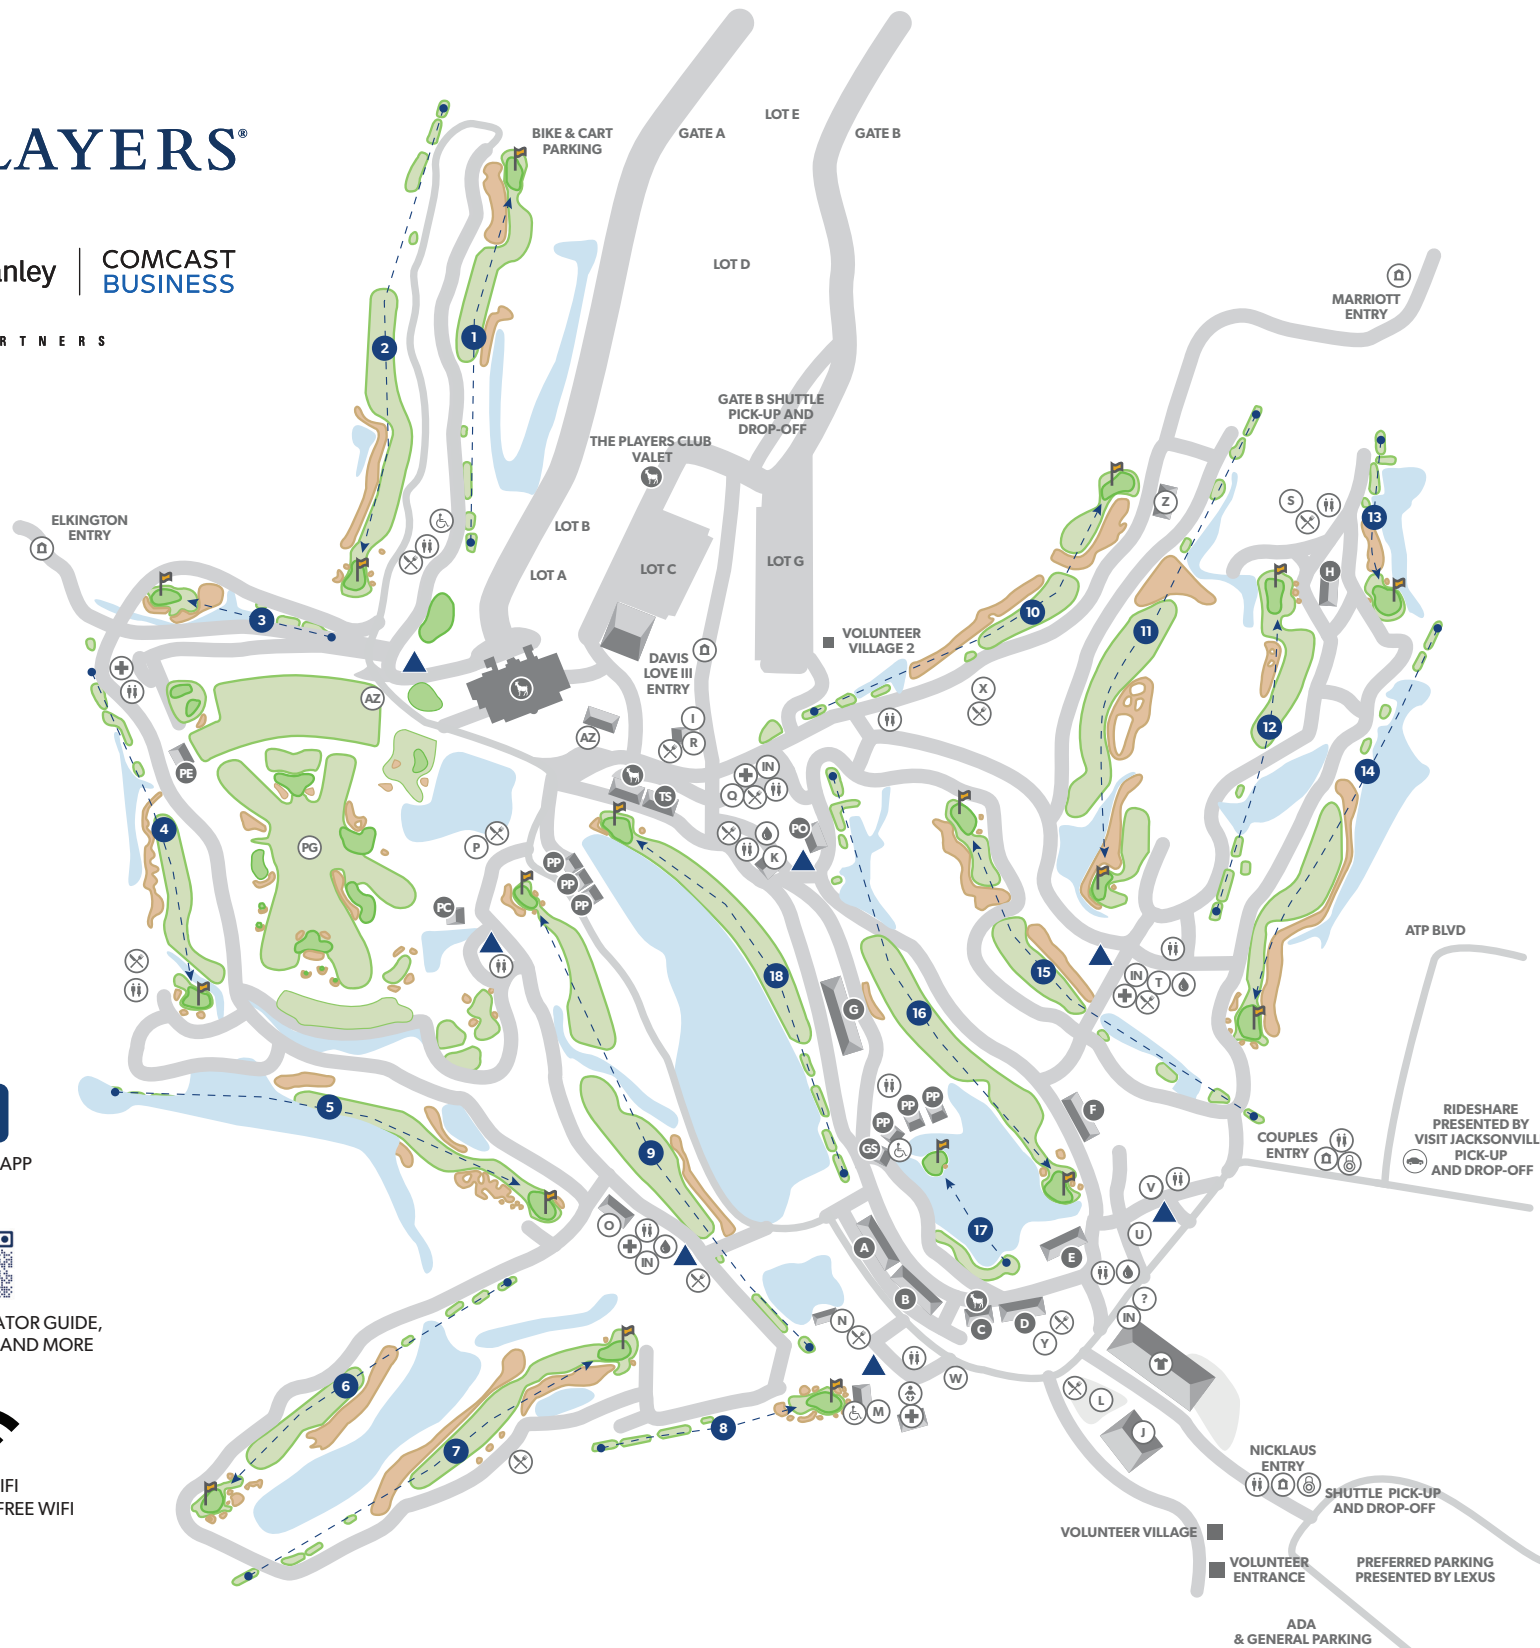

THE PLAYERS®

Optum | Morgan Stanley | COMCAST BUSINESS

PROUD PARTNERS

GET THE APP

SCAN FOR SPECTATOR GUIDE, DAILY PAIRINGS AND MORE

FREE WIFI
THE PLAYERS FREE WIFI

OPEN TO PUBLIC

- **A** ADMISSIONS
- **AZ** KIDS AUTOGRAPH ZONE PRESENTED BY NEMOURS CHILDREN'S HEALTH
- **X** REFRESHMENTS
- **FL** FAMILY LOUNGE PRESENTED BY WOLFSON CHILDREN'S HOSPITAL
- **BC** BAG CHECK
- **+** FIRST AID PRESENTED BY BAPTIST HEALTH
- **IN** INFORMATION
- **?** LOST AND FOUND
- **TS** PGA TOUR FAN SHOP
- **PG** PRACTICE GROUNDS
- **fi** RESTROOMS ADA ACCESSIBLE
- **RS** RIDESHARE PRESENTED BY VISIT JACKSONVILLE
- **W** WHEELCHAIR ACCESSIBLE
- **W** REFILLABLE WATER STATION
- **▲** DISABLED GUEST SERVICES SHUTTLE STOP
- **I** COMCAST BUSINESS PAVILION Experience the Future of Business, and see how Comcast Business powers dynamic experiences, both on and off the course!
- **J** STADIUM VILLAGE
- **K** MORGAN STANLEY FAN EXPERIENCE Experience the excitement of sinking an eagle putt on replicas of the 9th and 16th holes, win exclusive prizes, capture unforgettable moments and more.
- **L** FOOD COURT Local food and drinks for purchase
  Bono's Pit Bar-B-Q
  Carolina Jax
  Daily's
  Firehouse Subs
  Homespun Kitchen
  The Local
  Tropical Smoothie Café
- **M** FAN BLEACHER AND PAR 4 PUTT EXPERIENCE PRESENTED BY MEIOMI WINES
- **N** THE OASIS FEATURING TITO'S GOLF CLUB ABBQ
- **O** WINE & DINE ON 9 PRESENTED BY MEIOMI WINES Bonefish Grill
- **P** PALM VALLEY VILLAGE Refreshments
- **Q** THE PATIO Michelob ULTRA V Pizza
- **R** SAWGRASS SQUARE Bushmills Irish Whiskey Bar
  4 Rivers Smokehouse
  Bagels R Us
- **S** TACOS ON 12 Dobel Tequila Bar TacoLu
- **T** TASTE OF JAX Local food and drinks for purchase
  That Tito's Place
  Ajua Mexican Kitchen & Bar
  Cousins Maine Lobster
  Mojo Kitchen
  Pele's Wood Fire
- **U** THE BIER GARDEN PRESENTED BY HOPTINGER
- **V** BACKYARD BITES PRESENTED BY BLACKSTONE GRIDDLES
- **W** KIDS ZONE PRESENTED BY NEMOURS CHILDREN'S HEALTH
- **X** TRUCKS ON 10 Alma
  Hibashi Party
  Mama's Saffron
  Tikiz
  Twisted Okie
- **Y** THE GROVE FEATURING DOBEL TEQUILA CLUB PGA TOUR 2K25
- **Z** VIEWING DECK PRESENTED BY MAYO CLINIC

PROPER CREDENTIALS REQUIRED

- **PP** PROUD PARTNERS
- **PC** PAST CHAIRMAN HOSPITALITY
- **PE** TPC SAWGRASS PERFORMANCE CENTER
- **PO** PATRIOTS' OUTPOST PRESENTED BY CSX
- **GS** GREENSIDE SEATS PRESENTED BY STELLAR
- **A** 17 BUILDING A DYE'S PAVILION PRESENTED BY NETJETS THE PLAYERS MARQUEES
- **B** 17 BUILDING B DYE'S PAVILION PRESENTED BY NETJETS ISLAND SUITE THE PLAYERS MARQUEES
- **C** 17 BUILDING C THE PLAYERS CLUB THE PLAYERS MARQUEES
- **D** 17 BUILDING D ISLAND SUITES THE PLAYERS MARQUEES
- **E** 16 BUILDING E ISLAND SUITES THE PLAYERS MARQUEES
- **F** 16 BUILDING F CHAMPIONSHIP CLUB PRESENTED BY LEXUS ISLAND SUITES THE PLAYERS MARQUEES
- **G** THE DECK PRESENTED BY MICHELOB ULTRA
- **H** INTRACOASTAL CLUB PRESENTED BY SHARK COATINGS
- **TPC** THE PLAYERS CLUB THE PLAYERS CLUB (17 TEE)
  THE LOUNGE (18 GREEN)
  CLUBHOUSE

CR 210
PALM VALLEY RD.